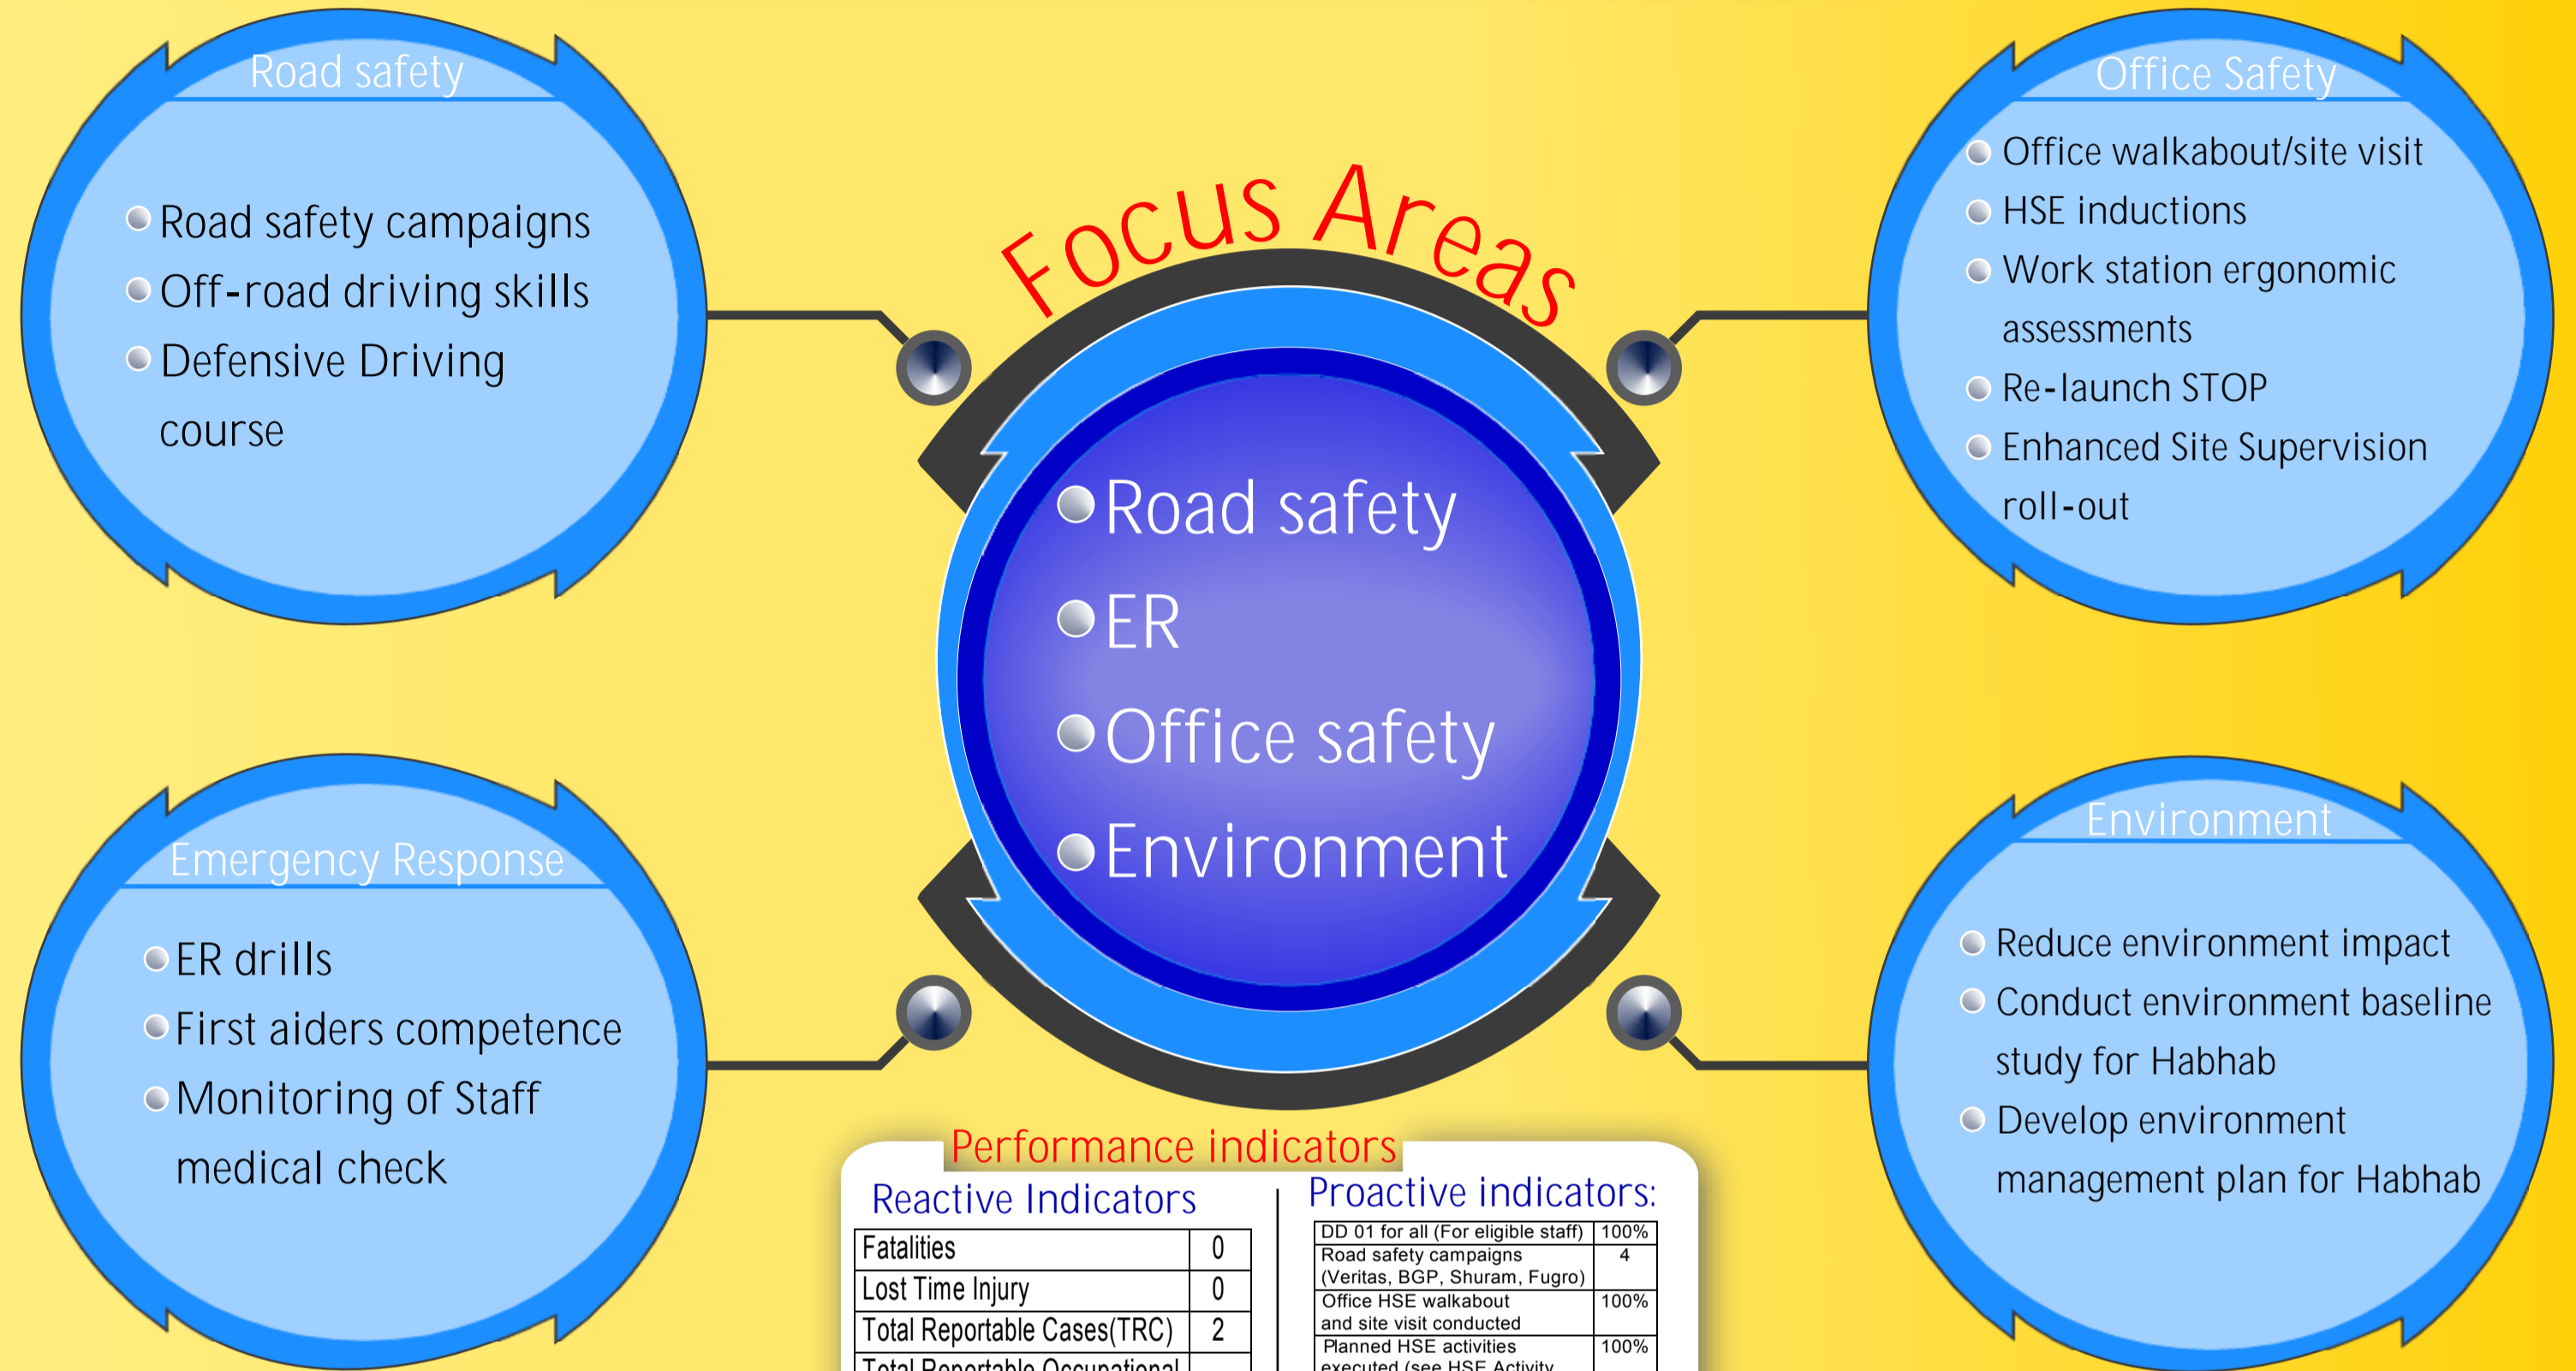

Exploration HSE plan 2007

Golden Rules

You and I will

Comply with the law, standards and procedures

Intervene on unsafe or non-complaint actions

Respect our neighbors

Performance indicators

Reactive Indicators

Fatalities	0
Lost Time Injury	0
Total Reportable Cases(TRC)	2
Total Reportable Occupational Illness	3
No of Road Traffic Accident with medium or above potential	3

Proactive indicators:

DD 01 for all (For eligible staff)	100%
Road safety campaigns (Veritas, BGP, Shuram, Fugro)	4
Office HSE walkabout and site visit conducted	100%
Planned HSE activities executed (see HSE Activity Calendar)	100%
ALL XD (High, medium) Action closed out in Fountain	100%
ER exercises	4
Compliance with Medical check examination	100%
HSE competence assessments completed for XLT	100%